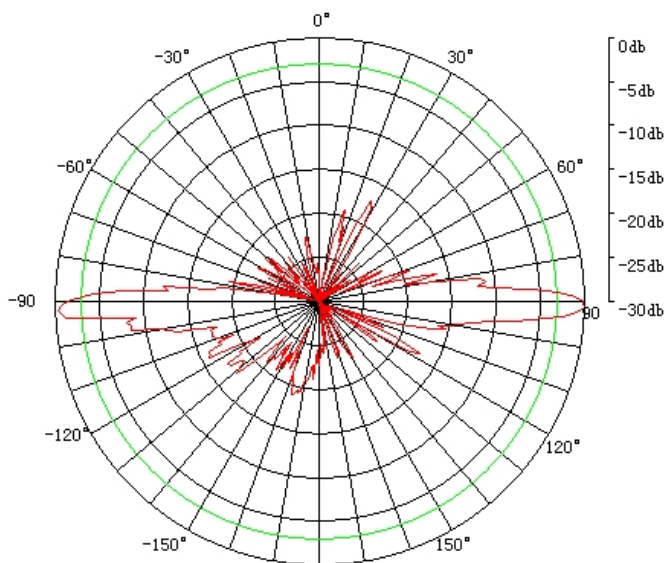

\*Theoretical wireless signal rate based on IEEE standard of 802.11 a, b, g chipset used. Actual throughput may vary. Network conditions and environmental factors lower actual throughput rate.

\*\* All specifications are subject to change without notice

ACCESSORIES/ANTENNA  
**EAO-5758-12**

EAO-5758-12

12dbi Indoor/Outdoor Omni Directional Antenna

• 5.8GHz

Antenna Radiation Pattern

SPQ-5800-12-H

SPQ-5800-12-E

EAO-5758-12 Datasheet Version 020511