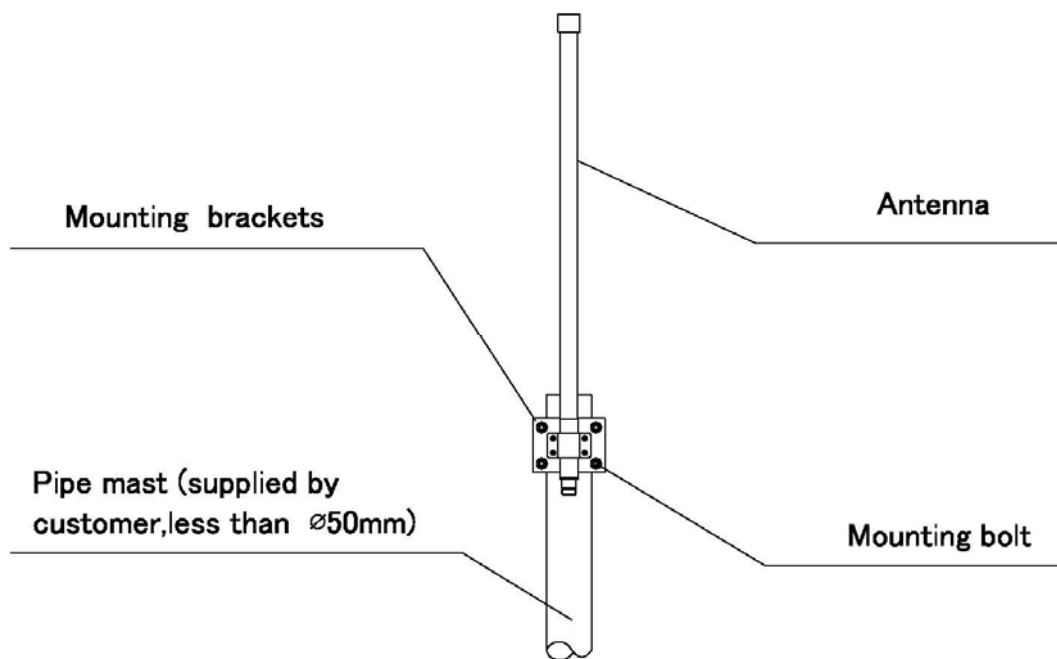

\*Theoretical wireless signal rate based on IEEE standard of 802.11 a, b, g chipset used. Actual throughput may vary. Network conditions and environmental factors lower actual throughput rate.

\*\* All specifications are subject to change without notice

ACCESSORIES/ANTENNA  
EAO-5758-12

**EAO-5758-12**

12dbi Indoor/Outdoor Omni Directional Antenna

• 5.8GHz

**MOUNTING DIAGRAM**

**Installation :**

1. Mount the antenna on the mounting brackets according to the Mounting diagram. The antenna is vertical polarized. Make sure the antenna polarization is vertical to the ground.
2. Mount the antenna on the Mast supplied by customer according to the Mounting diagram.
3. Test the antenna with equipment to make sure the antenna receive the best signal, then lock all the screws and seal the connector between antenna and cable.