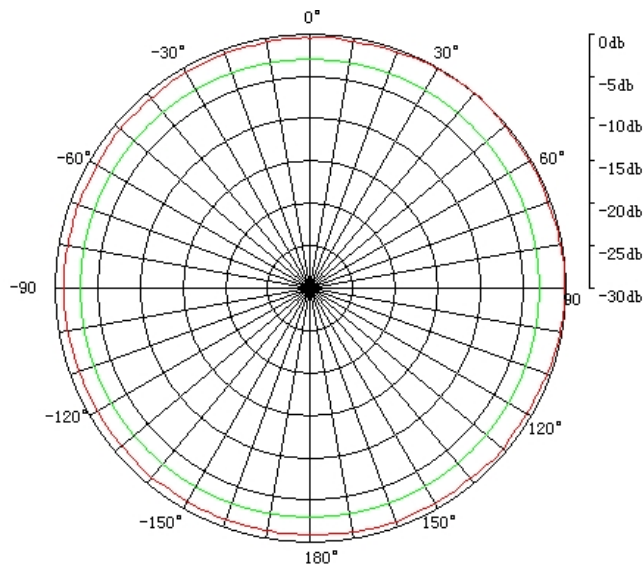

EAO-5758-12

12dbi Indoor/Outdoor Omni Directional Antenna

• 5.8GHz

Antenna Radiation Pattern