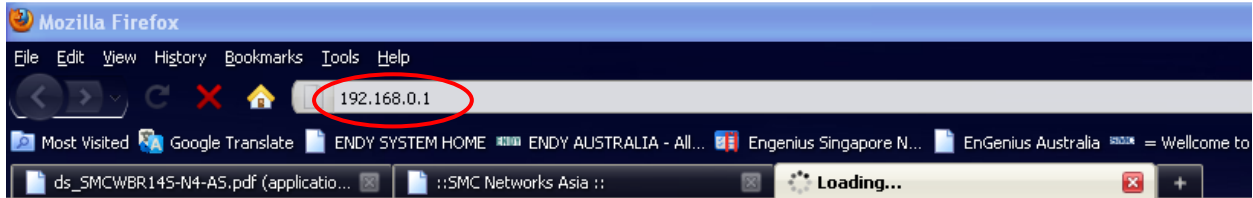

EnGenius ESR6650

3G Connection Quick Start Guide

Step 1

Open your Internet Browser and type 192.168.0.1

Then **Username: admin** , **Password: admin**

Click **Wizard** -> then Click Next

EnGenius ESR6650

3G Connection Quick Start Guide

Pick the **AP Router Mode** -> then Next

3G Wireless Router AP Router Mode

Setup Wizard

Please choose the Operation Mode.

AP Router Mode: AP Router is the most common Wireless LAN device with which you will work as a Wireless LAN administrator and Internet Access Point. AP Router provides clients with a point of access into the Internet.