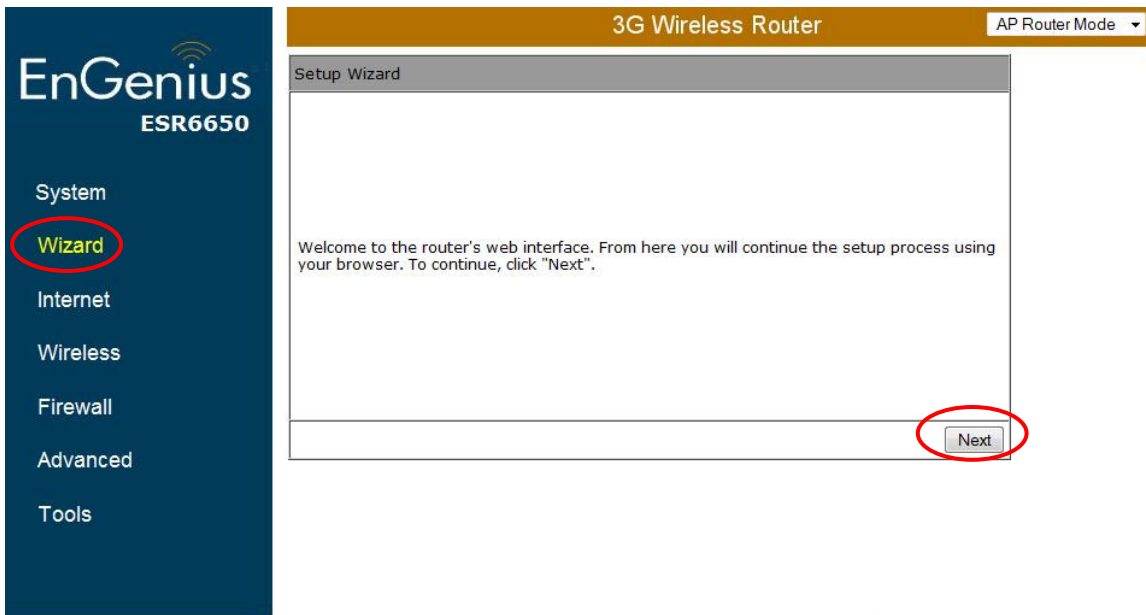

EnGenius ESR6650

3G Connection Quick Start Guide

Step 1

Open your Internet Browser and type 192.168.0.1

Then **Username: admin** , **Password: admin**

Click **Wizard** -> then Click Next

EnGenius ESR6650

3G Connection Quick Start Guide

Pick the **AP Router Mode** -> then Next

3G Wireless Router AP Router Mode

Setup Wizard

Please choose the Operation Mode.

AP Router Mode: AP Router is the most common Wireless LAN device with which you will work as a Wireless LAN administrator and Internet Access Point. AP Router provides clients with a point of access into the Internet.