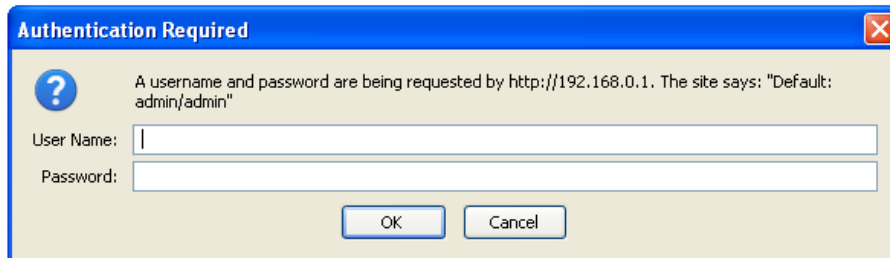

EnGenius ESR6650

3G Connection Quick Start Guide

Step 1

Open your Internet Browser and type 192.168.0.1

Then **Username: admin** , **Password: admin**

Click **Wizard** -> then Click Next

EnGenius ESR6650

3G Connection Quick Start Guide

Pick the **AP Router Mode** -> then Next

3G Wireless Router AP Router Mode

Setup Wizard

Please choose the Operation Mode.

AP Router Mode: AP Router is the most common Wireless LAN device with which you will work as a Wireless LAN administrator and Internet Access Point. AP Router provides clients with a point of access into the Internet.